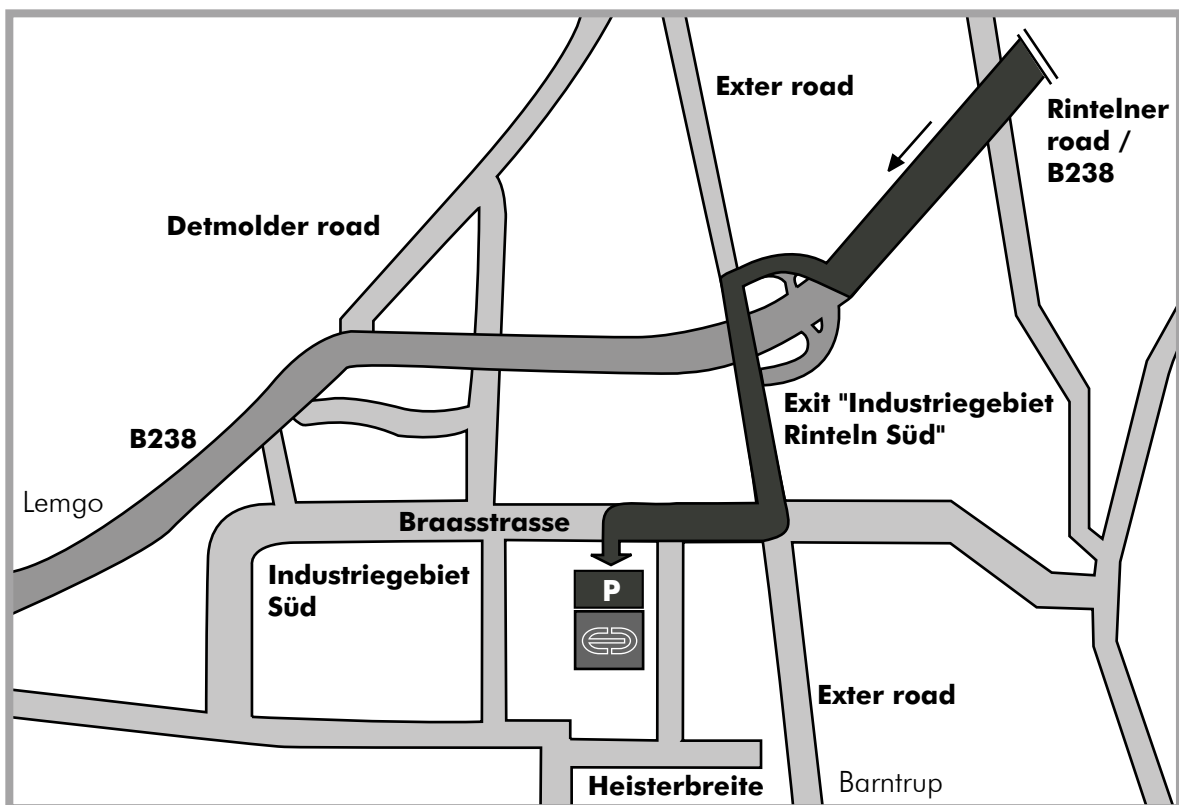

How to get there

Your route to us:

- on Autobahn No. 2, take the exit No. 35 called Bad Eilsen
- at the light take a right and approx. drive 1 km towards Hameln/Rinteln
- at the next traffic light (Steinbergen) take a right towards Rinteln
- drive for approx. 5 km on B 238 and take the 2nd Rinteln exit "Industriegebiet Süd"
- take a left at the traffic light
- take a right at the next traffic light (approx. 500 m.) into "Braasstraße"
- turn left after 700 m into the company's parking lot after 50 m