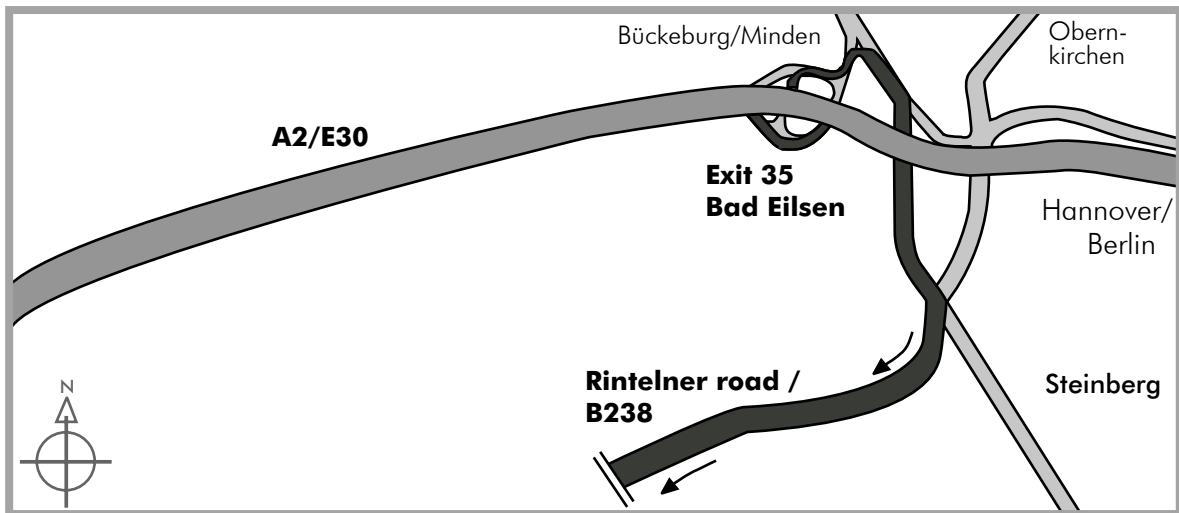

How to get there

Your route to us:

- on Autobahn No. 2, take the exit No. 35 called Bad Eilsen
- at the light take a right and approx. drive 1 km towards Hameln/Rinteln
- at the next traffic light (Steinbergen) take a right towards Rinteln
- drive for approx. 5 km on B 238 and take the 2nd Rinteln exit "Industriegebiet Süd"
- take a left at the traffic light
- take a right at the next traffic light (approx. 500 m.) into "Braasstraße"
- turn left after 700 m into the company's parking lot after 50 m